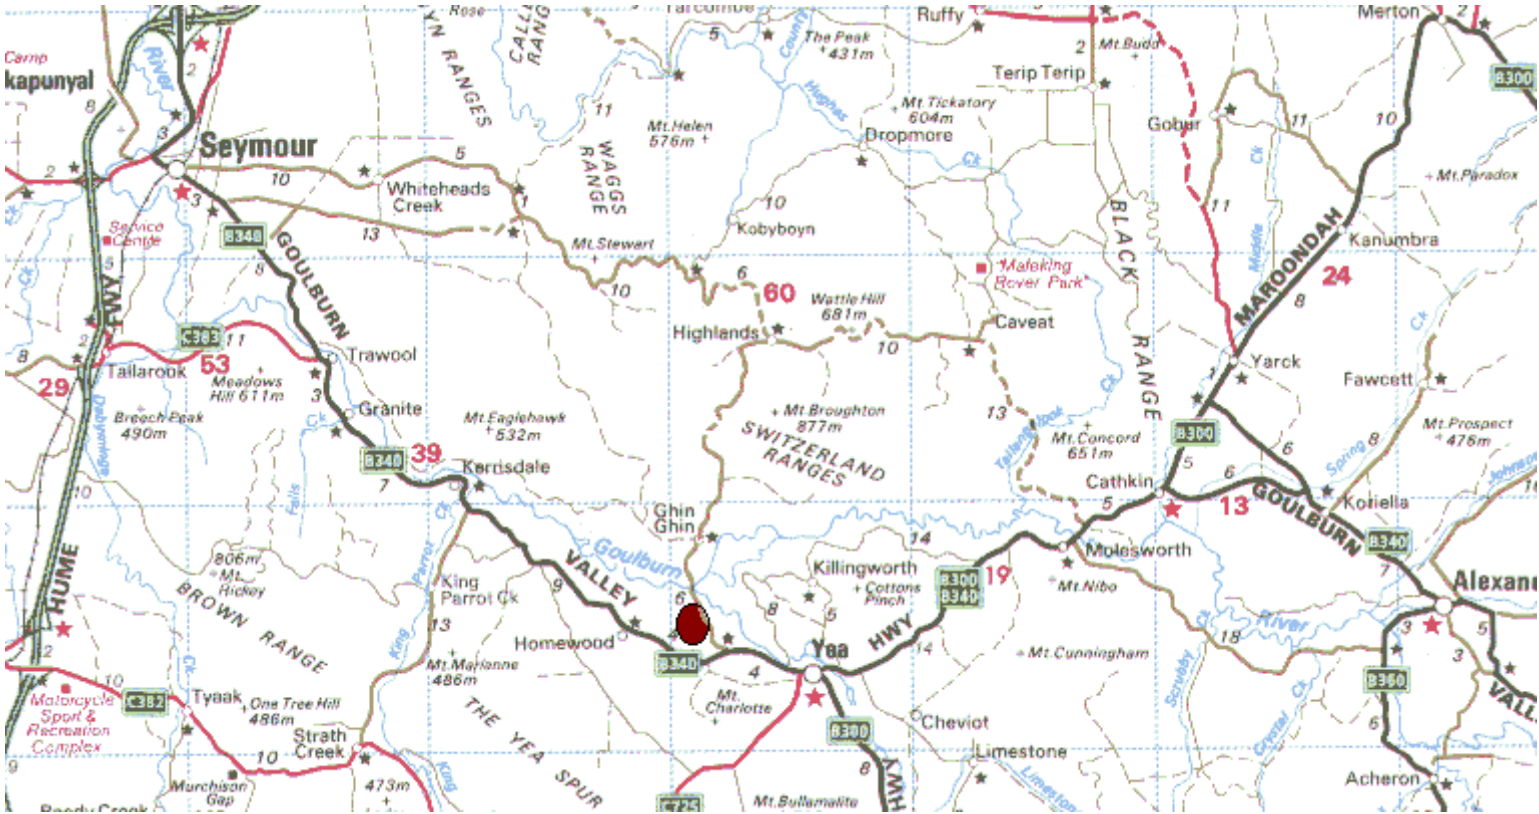

GHIN GHIN BOER GOAT STUD, YEA

Directions from Melbourne:

- 1. From Melbourne take the Tullamarine Freeway**
- 2. Take the exit ramp to Western Ring Road**
- 3. Continue on Northern Ring Road**
- 4. Take the exit onto Hume Freeway**
- 5. Exit on to Upper Goulburn Road at Tallarook**
- 6. Follow the sign to Yea**
- 7. Turn right at Goulburn Valley Highway to Yea**
- 8. Three kilometers before Yea turn left into Highlands/Ghin Ghin Road**
- 9. One kilometer from this turnoff, through a cutting, LHS is Ghin Ghin Boer Goats. (3001 on a white milkcan).**